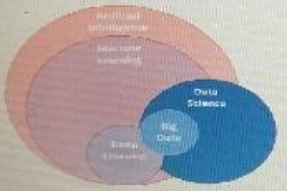

7C Is AI a subset of DS or vice versa?

> Data science has an intersection with artificial intelligence but is not a subset of artificial intelligence

Indhu Roopini

HARSHA VARDHAN V 20A...

88 others

You

People

Mute all Add people

HARSHA VARDHAN V 20A...

HOD 56H

Indhu Roopini

Indhu Roopini Presentation

PAKURTHI VENKATA PHA...

JASWANTH B 20A0020

K SUNDARAM 20A0021